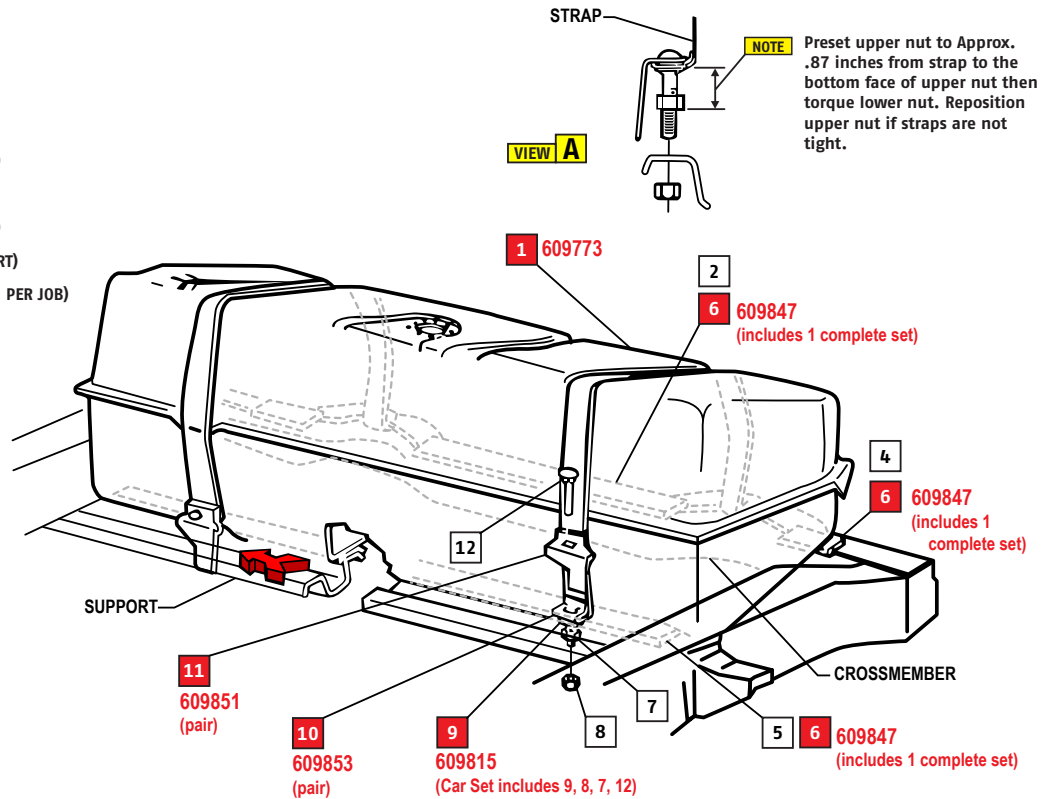

Search: **Fuel System**
www.mamotorworks.com

- 3819506 **1** TANK ASM
- 3828635 **2** ANTI-SQUEAK (TO C/MBR)
- **3**
- 3785850 **4** ANTI-SQUEAK (TO C/MBR)
- 3828634 **5** ANTI-SQUEAK (TO SUPPORT)
- 3695016 **6** CEMENT (APPROX .09 OZ. PER JOB)
- 120377 **7** NUT
- 271190 **8** NUT & L. WASHER ASM
- 9409615 **9** NUT - PUSH ON
- 3819930 **10** STRAP
- 3819932 **11** GUIDE
- 3820040 **12** BOLT

100 - 140 LBS IN