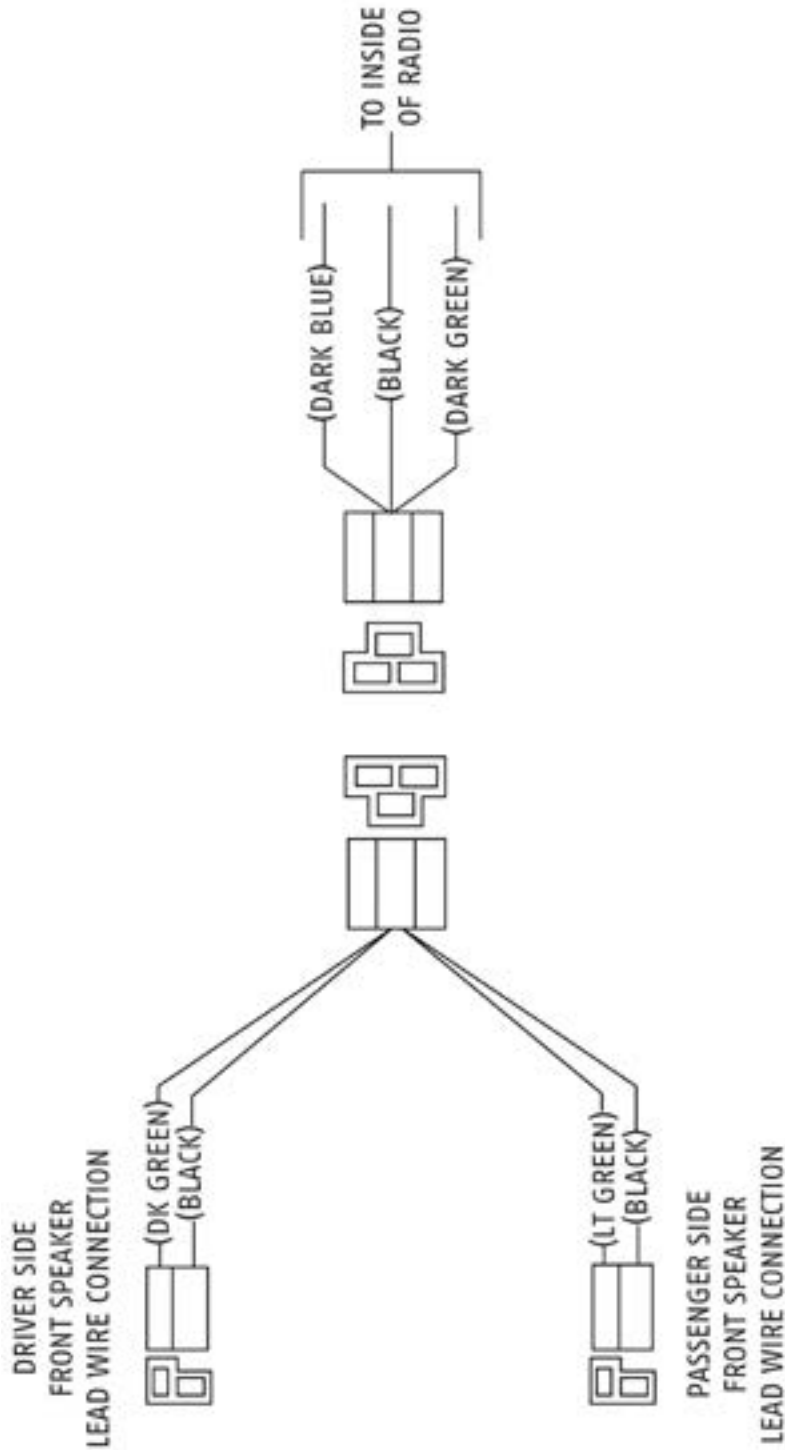

Application: WIRING DIAGRAM, Front Dash Radio Speakers 1974-1976

Mamotorworks

@CorvettePassion

MidAmericaMotorworks

2900 North Third Street, Effingham, IL 62401

800.500.1500 • Worldwide: 217.540.4200 • FAX: 217.540.4800