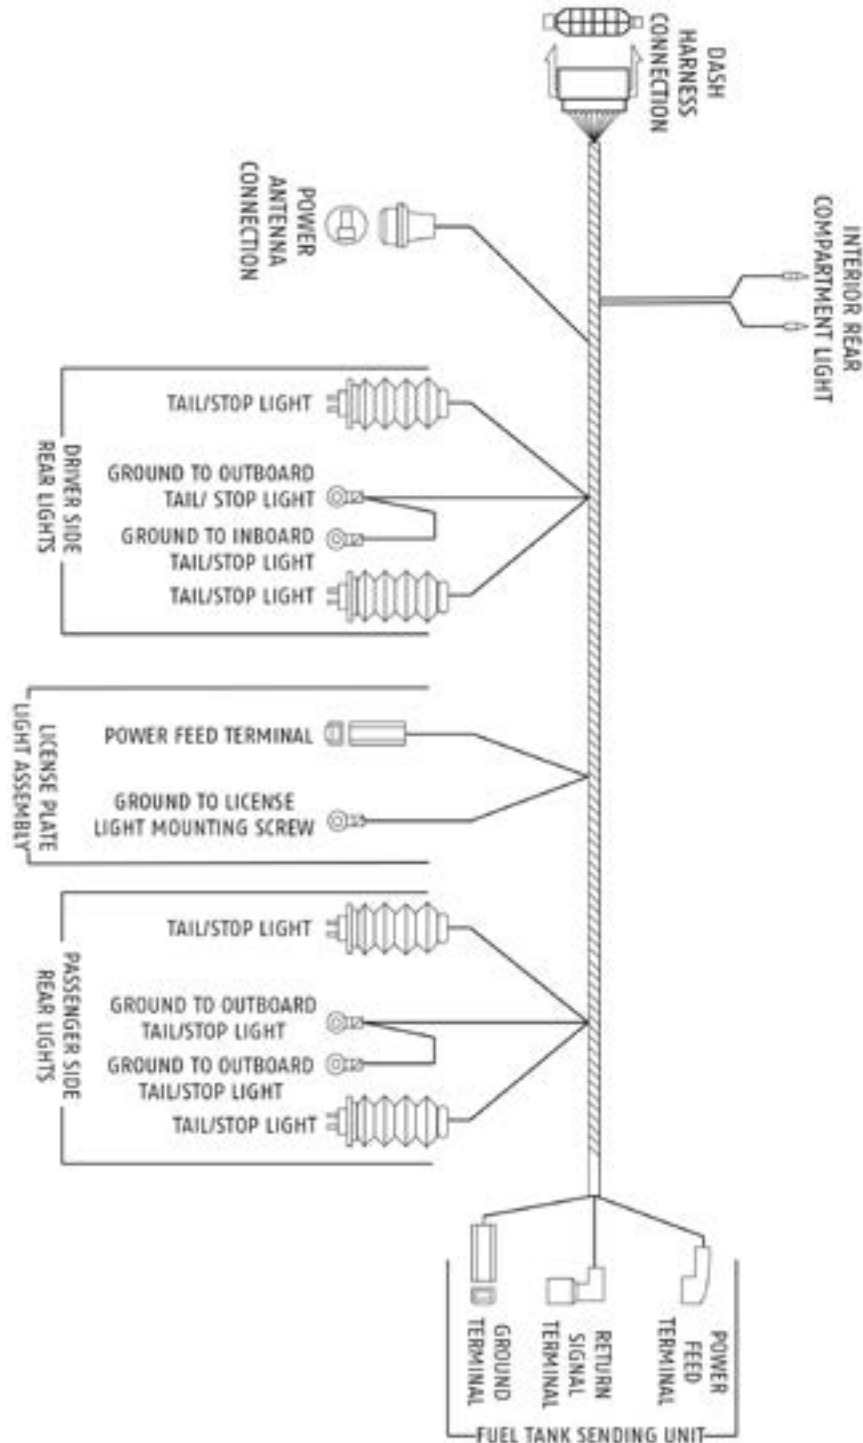

Wiring Diagram

Mamotorworks

@CorvettePassion

MidAmericaMotorworks

2900 North Third Street, Effingham, IL 62401

800.500.1500 • Worldwide: 217.540.4200 • FAX: 217.540.4800

www.mamotorworks.com • generalmail@mamotorworks.com