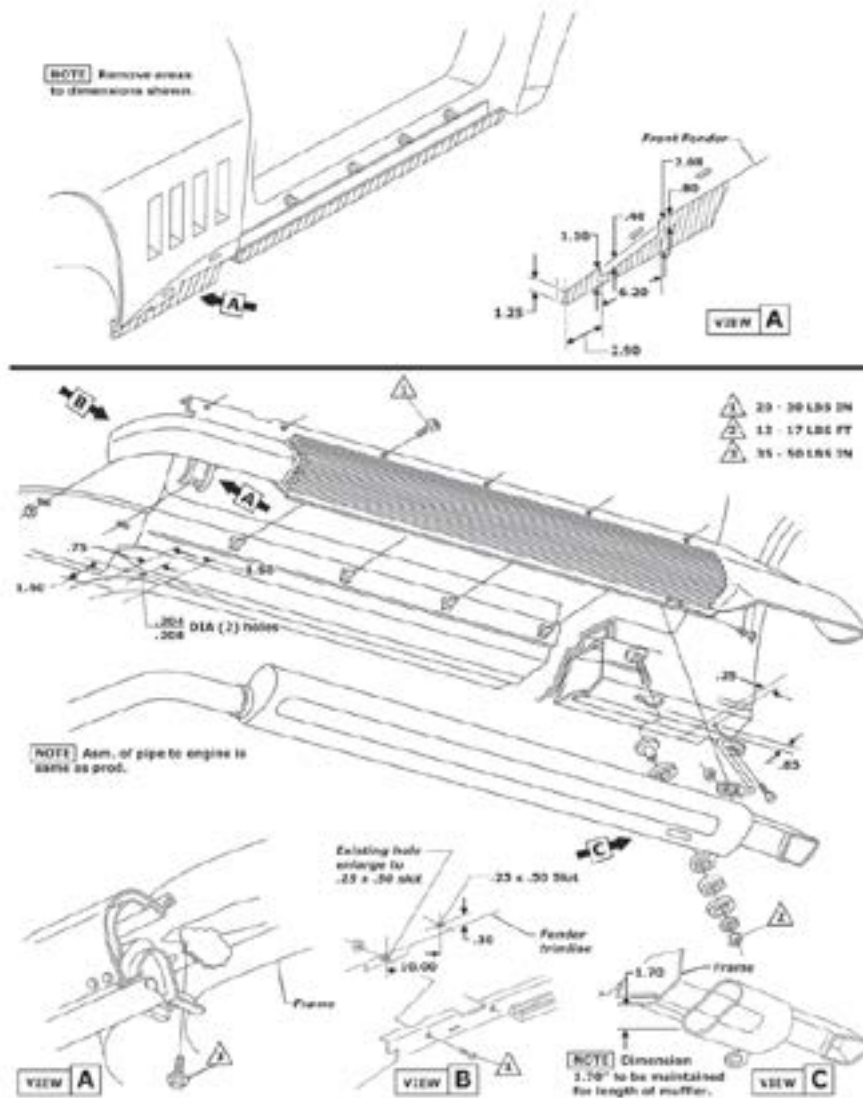

Application: Corvette 1968-1982

Part Includes
1 - Component

Shield Assembly, Side Exhaust LH

Tools Needed

Search: **Exhaust**
www.mamotorworks.com

Mamotorworks

@CorvettePassion

MidAmericaMotorworks