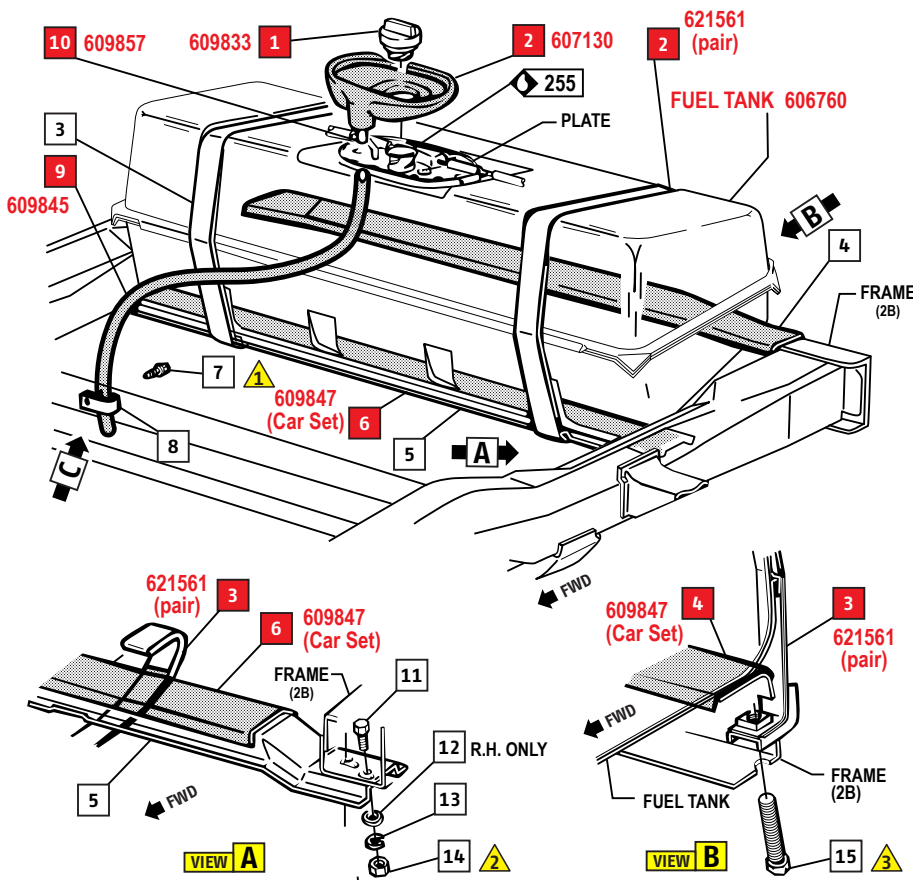

Application: 1975-1977

Part Includes

1 - Component

Fuel Tank, Support & Straps

Tools Needed

Search: **Fuel Tanks**
www.mamotorworks.com

419862	1	CAP ASM (SHOWN) For specific releasing & additional part numbers, see parts list	
351589	2	SEAL	
348039	3	STRAP ASM	
3763913	4	ANTI-SQUEAK	
348034	5	SUPPORT	
3937804	6	ANTI-SQUEAK	
3958062	7	SCREW	
340818	8	CLIP	⚠️ 72 - 96 LBS FT
348038	9	HOSE	⚠️ 20 - 30 LBS FT
3849610	10	NIPPLE	⚠️ 100 - 140 LBS FT
9418821	11	BOLT	
9419234	12	P. WASHER - RH	
103321	13	L. WASHER	
9418931	14	NUT	
3921688	15	BOLT	
9985280	255	GASOLINE - NO LEAD	