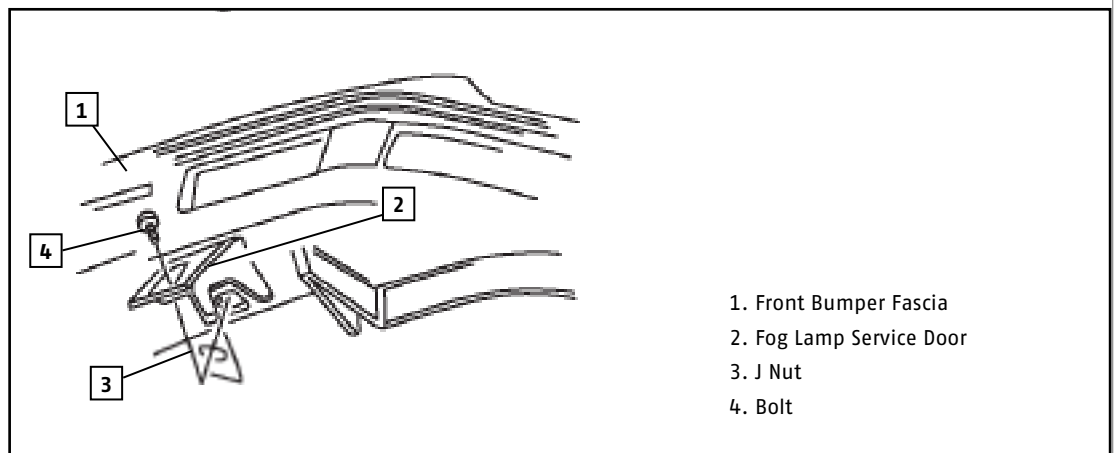

Application: 1991 - 1995 C4 Corvette

Corvette Fog Light Bulb Halogen

Tools Needed

Search: **Light**

www.mamotorworks.com

1991-95 Fog Lamp Bulbs

To access the bulbs, raise the car on a hoist and remove the 7mm screw holding the access door shut. To remove the bulb, turn the socket counterclockwise.