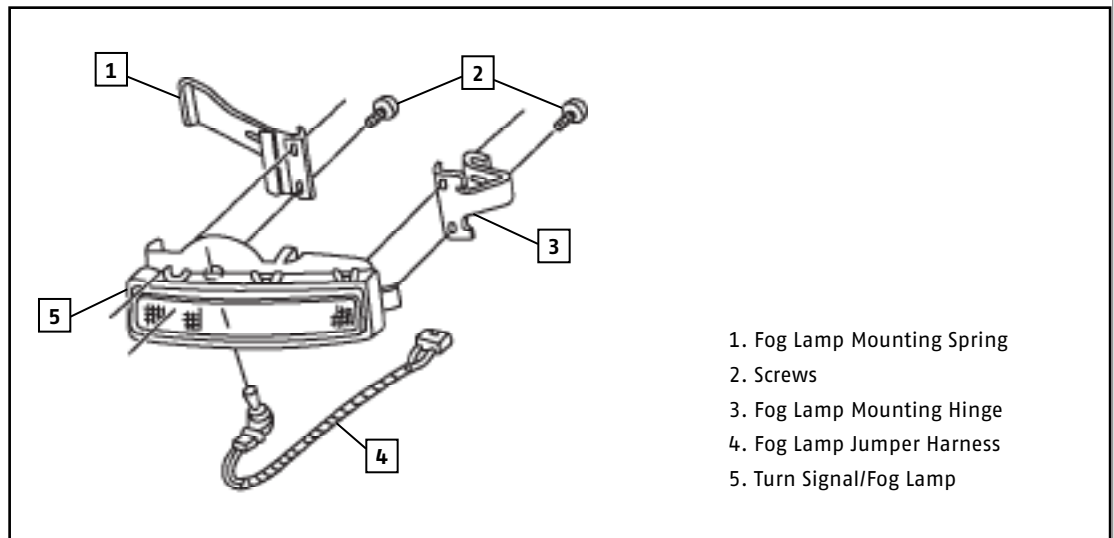

Application: 1991 - 1995 C4 Corvette

Corvette Fog Light Bulb Halogen

Tools Needed

Search: **Light**

www.mamotorworks.com

1991-95 Fog Lamp Bulbs

To access the bulbs, raise the car on a hoist and remove the 7mm screw holding the access door shut. To remove the bulb, turn the socket counterclockwise.