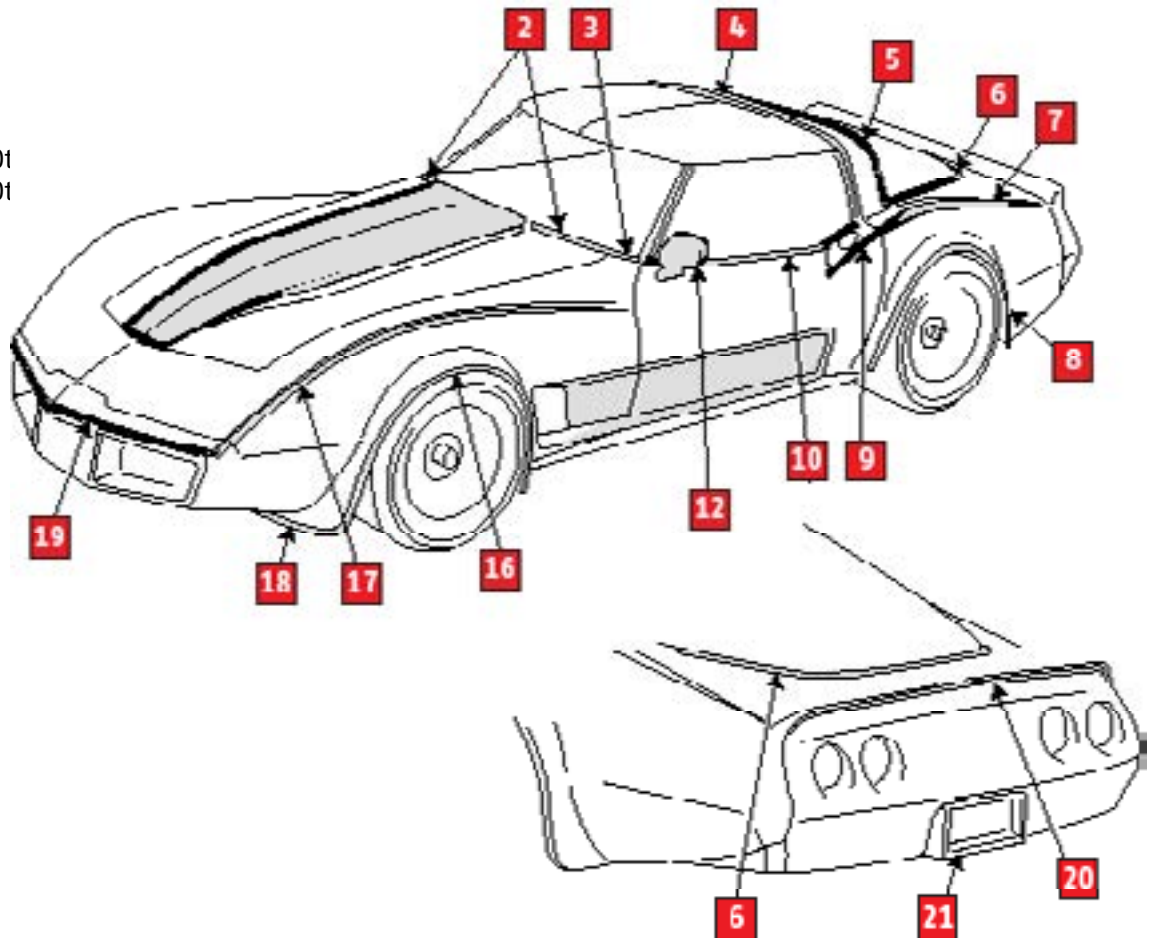

Application: 1982 Corvette

Part Includes
1 - Kit

Collector's Edition Stripe Kit

Tools Needed

Search: **Collector**
www.mamotorworks.com

Note: We strongly urge you to have this or any decal kit installed by a professional to obtain a factory appearance. Decal installation is actually an artform, and should not be attempted by a novice.

- 2. Hood RR-LH
- 2. Hood RR-RH
- 3. F/Fdr RR-LH
- 3. F/Fdr RR-RH
- 4. Roof Pnl
- 5. RR Wdo Opg Upr
- 6. RR Wdo Opg Lwr & Ot
- 6. RR Wdo Opg Lwr & Ot
- 7. RR Qtr Up-LH
- 7. RR Qtr Up-RH
- 8. RR Whl Opg-LH
- 8. RR Whl Opg-RH
- 9. F/D Up RR-LH
- 9. F/D Up RR-RH
- 10. F/D Up LH
- 10. F/D Up RH
- 12. Sport Mirror-LH
- 12. Sport Mirror-RH
- 16. F/Fdr Whl Opg-LH
- 16. F/Fdr Whl Opg-RH
- 17. F/Fdr Up-LH
- 17. F/Fdr Up-RH
- 18. Frt Fascia Lwr-LH
- 18. Frt Fascia Lwr-RH
- 19. Frt Bpr Fascai Up
- 20. RR Spr Fascia Up
- 21. RR Lic Plt Pkt Up
- 21. RR Lic Plt Pkt Lwr