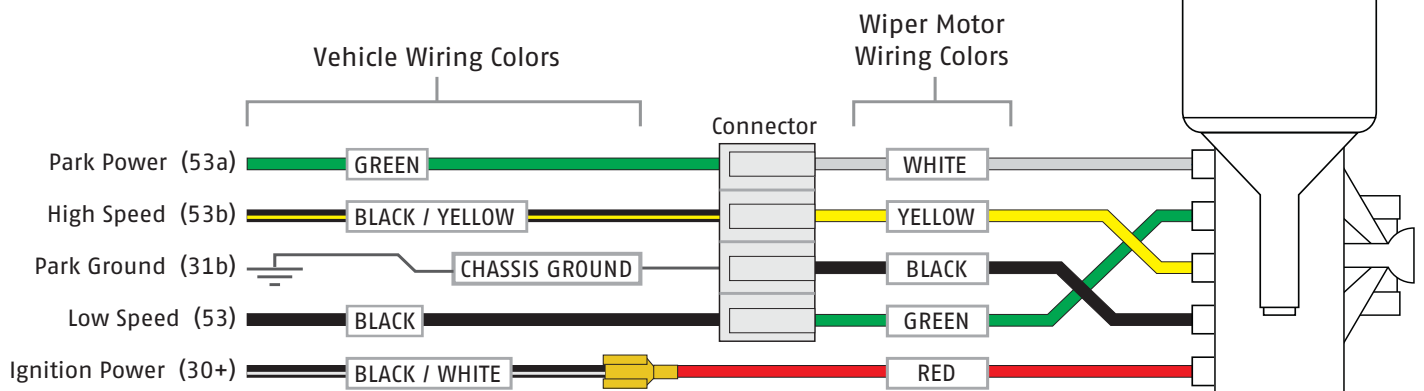

Application: Late 1969 to 1971 Standard and 1971 Super Beetle

Part Includes

1 - Wiper Motor

12 Volt Wiper Motor

Tools Needed

Late 1969-1971 Standard and 1971 Super Beetle

NOTE: Wiring may vary by year. Check your or service manual for the appropriate connections for your application.