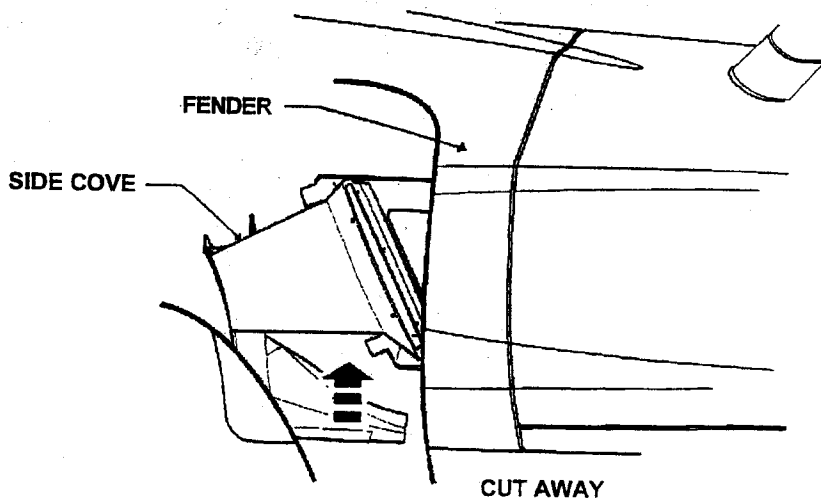

Side Cove Installation

1. Remove front wheel.
2. Remove wheel house liner. Reference to shop manual.
3. Pull tab of inner bracket away from fender. See Figure 1A.
4. Remove adhesive tape and residue from the fender and bracket tab. Clean with alcohol wipe.
5. Install Side Cove insert between the fender and bracket. See Figure 1B.

FIGURE 1A

FIGURE 1B

Chevrolet Corvette Side Cove

PART NO. **88967714** SHEET **1** OF **6**

ALL INFORMATION WITHIN ABOVE BORDER TO BE PRINTED EXACTLY AS SHOWN ON 8.5 x 11 WHITE 16 POUND NON-BOND RECYCLABLE PAPER. PRINT ON BOTH SIDES, EXCLUDING TEMPLATES. TO BE UNITIZED IN ACCORDANCE WITH GM SP0 SPECIFICATIONS.