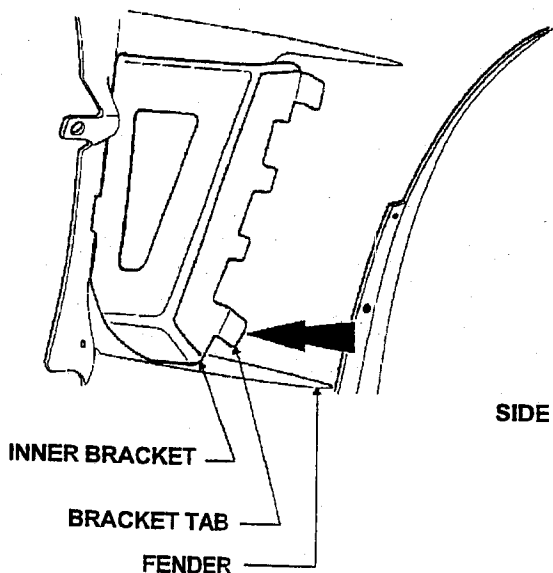

Side Cove Installation

1. Remove front wheel.
2. Remove wheel house liner. Reference to shop manual.
3. Pull tab of inner bracket away from fender. See Figure 1A.
4. Remove adhesive tape and residue from the fender and bracket tab. Clean with alcohol wipe.
5. Install Side Cove insert between the fender and bracket. See Figure 1B.

FIGURE 1A

FIGURE 1B

Chevrolet Corvette Side Cove

PART NO. **88967714** SHEET **1** OF **6**

ALL INFORMATION WITHIN ABOVE BORDER TO BE PRINTED EXACTLY AS SHOWN ON 8.5 x 11 WHITE 16 POUND NON-BOND RECYCLABLE PAPER. PRINT ON BOTH SIDES, EXCLUDING TEMPLATES. TO BE UNITIZED IN ACCORDANCE WITH GM SP0 SPECIFICATIONS.

Side Scoop Installation

6. Clip side cove insert to the edge of bracket. See Figure 1C.
7. Apply double sided adhesive tape to the bracket tab. Remove tape liner and adhere tape to the fender.
8. Re-install wheel house liner. Ensure that the upper 2 edge pushpins also go through the holes on the side cove insert. See Figure 1D.
9. Re-install front wheel.
10. Repeat steps 1-9 for the other side.