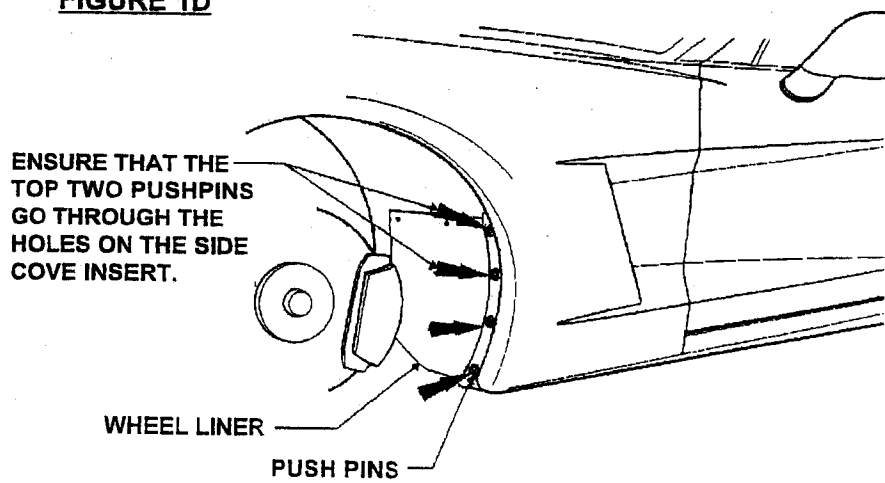

Side Scoop Installation

6. Clip side cove insert to the edge of bracket. See Figure 1C.
7. Apply double sided adhesive tape to the bracket tab. Remove tape liner and adhere tape to the fender.
8. Re-install wheel house liner. Ensure that the upper 2 edge pushpins also go through the holes on the side cove insert. See Figure 1D.
9. Re-install front wheel.
10. Repeat steps 1-9 for the other side.

FIGURE 1C

FIGURE 1D

Chevrolet Corvette Side Cove

PARTNO. **88967714** SHEET **2** OF **6**

ALL INFORMATION WITHIN ABOVE BORDER TO BE PRINTED EXACTLY AS SHOWN ON 8.5 x 11 WHITE 16 POUND NON-BOND RECYCLABLE PAPER. PRINT ON BOTH SIDES, EXCLUDING TEMPLATES. TO BE UNITIZED IN ACCORDANCE WITH GMSPO SPECIFICATIONS.