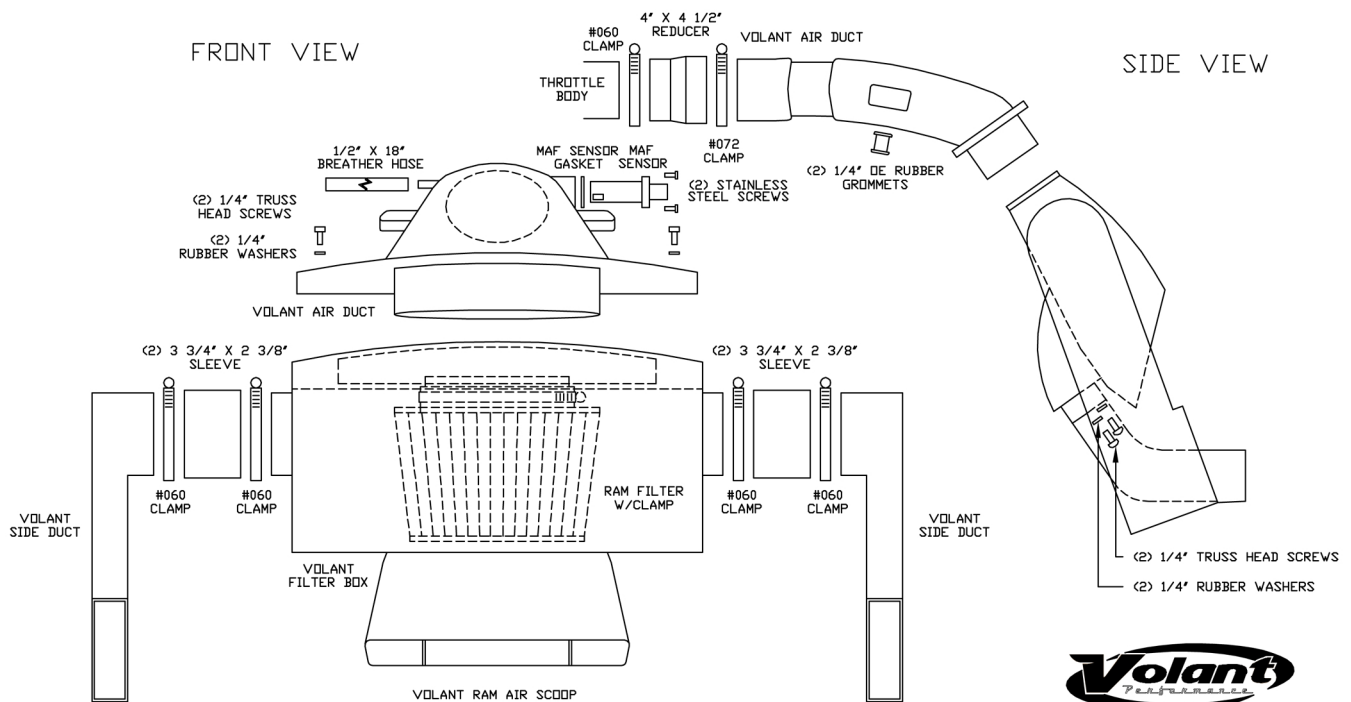

Suggested Installation Instructions for:

627-105

**Corvette Intake System by Volant, fits all 2008-2010
6.2L LS3 and 2006-2010 Z06 7.0L LS7**

- 1 - Volant Filter Box**
- 2 - Volant Air Duct**
- 1 - Volant Air Duct**
- 2 - Volant Side Ducts**
- 1 - Volant Ram Filter w/clamp**
- 5 - #60 Clamps**
- 1 - #072 Clamp**

- 4 - 1/4" Truss Head Screws**
- 4 - 1/4" Rubber Washers**
- 2 - 3 3/4" x 2 3/8" Sleeves**
- 1 - 3 3/4" x 3' Sleeve**
- 1 - MAF Sensor Gasket**
- 1 - 1/2" x 18" Breather Hose**
- 2 - Stainless Steel Screws**